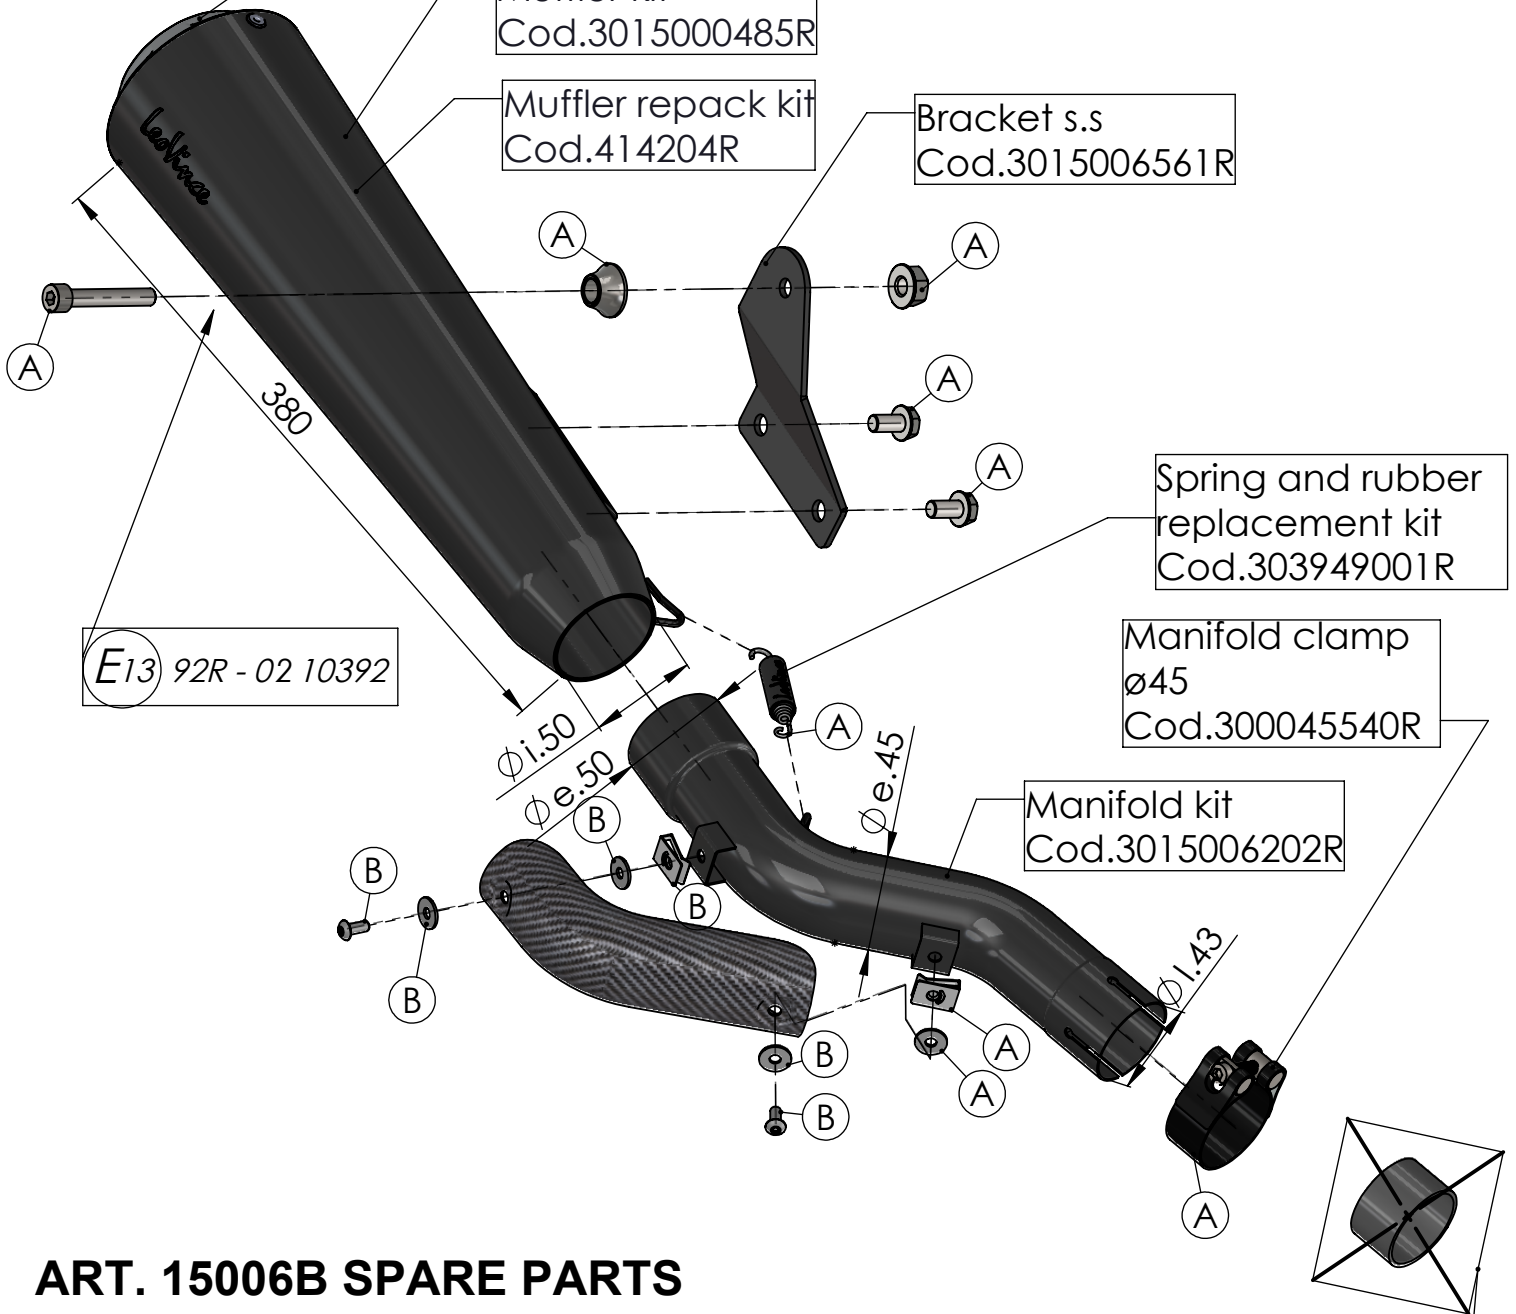

Db-killer ϕ 25 mm
Cod.303457802R

End cap set
Cod.3015000701R

Muffler kit
Cod.3015000485R

Muffler repack kit
Cod.414204R

Bracket s.s
Cod.3015006561R

Spring and rubber
replacement kit
Cod.303949001R

Manifold clamp
 ϕ 45
Cod.300045540R

Manifold kit
Cod.3015006202R

DO NOT USE
ORIGINAL BUSHING

ART. 15006B SPARE PARTS

HONDA CMX 300 REBEL - CMX 500 REBEL

(A) FITTING KIT Cod. 3015006601R

(B) CARBON COVER KIT Cod. 3015006001R